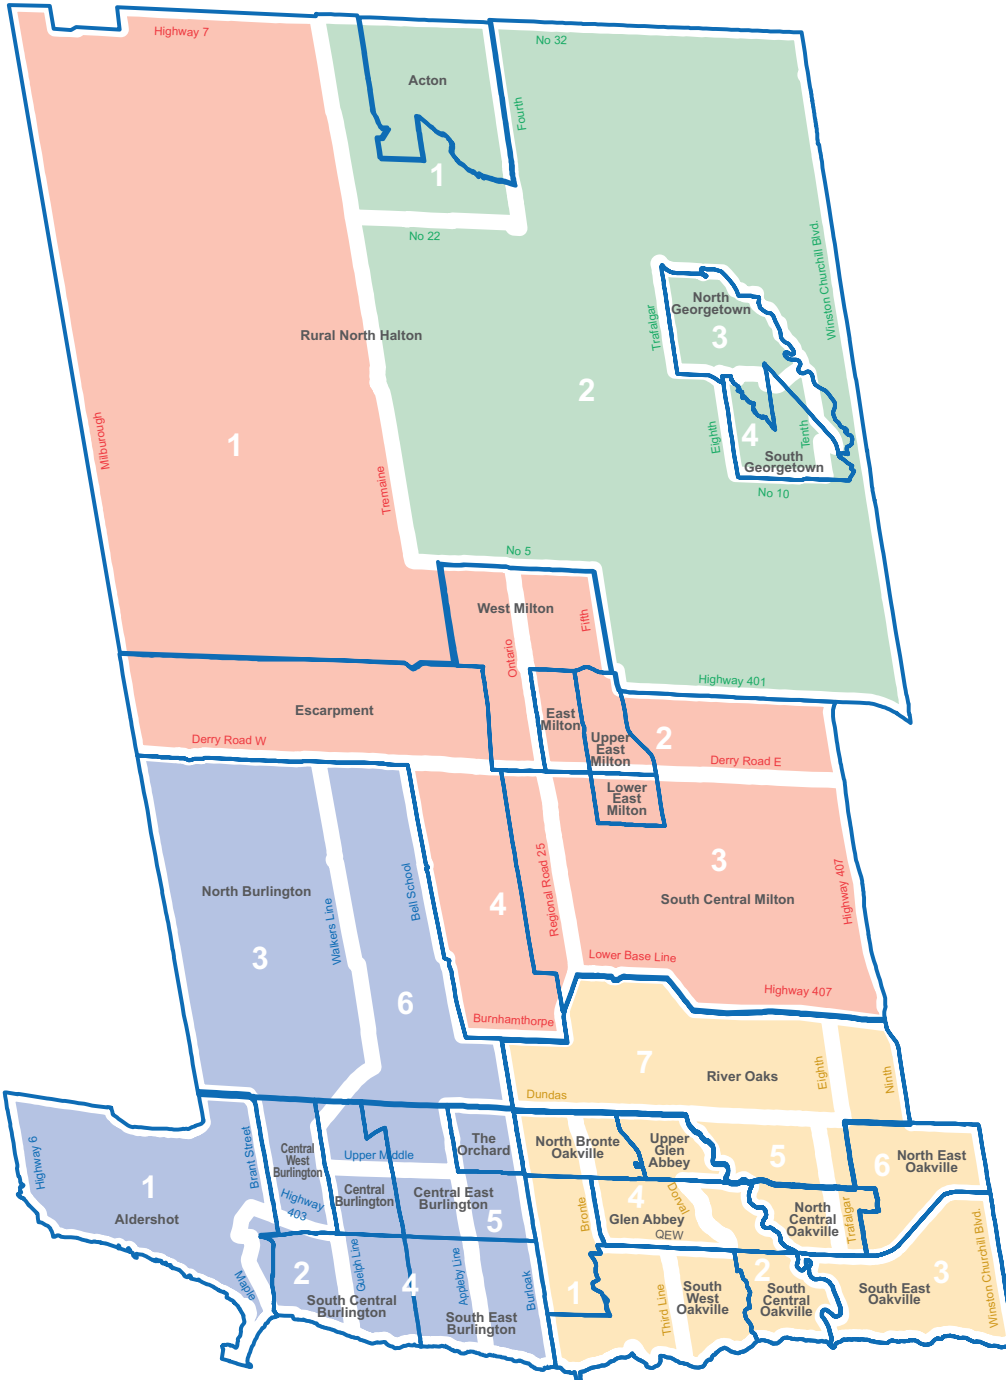

Municipal, Ward and OKN Neighbourhoods Map

- Halton Wards
- Municipality of Halton Hills
- Municipality of Milton
- Municipality of Burlington
- Municipality of Oakville
- 27 Halton Neighbourhoods

What is a neighbourhood?

Our Kids Network partners, researchers, and community professionals have identified 27 different neighbourhoods for the purpose of collecting, analyzing and sharing important local research - one the hallmarks of OKN's work in Halton. The neighbourhoods' borders reflect Statistics Canada census boundaries, and natural, transportation, municipal, regional boundaries.

Research tells us that neighbourhoods and communities play a critical role in the healthy development of children and youth. People are happier and healthier and children are better cared for in communities where people know and trust their neighbours. OKN reports quality local data because of the important role that neighbourhoods play in child development.